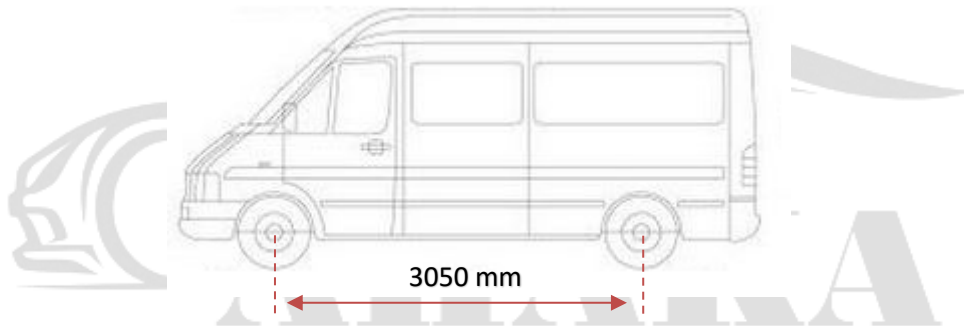

## VW LT 28-35 II 2DM (1995-2006)

© AHAKA [www.ahaka-shop.eu](http://www.ahaka-shop.eu)

Pictures and copyright © AHAKA  
Sklep internetowy – haki holownicze

Online Shop – towbars online!

**[WWW.AHAKA-SHOP.EU](http://WWW.AHAKA-SHOP.EU)**