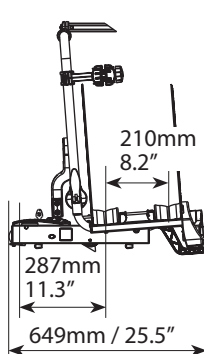

EN) Steel frame (with aluminium rails) towbar bike rack. Suitable for E-bikes and fat bikes. Tilting system to allow an easy access to the trunk. Double antitheft system. Available in 3 models.

Alcor
Art. 000113000000

Alcor 3
Art. 000112700000

Alcor 4
Art. 000118300000

ALCOR 2 / 3 / 4

ALCOR 2

ALCOR 3

ALCOR 4

Art.	Alcor	000113000000
	Alcor 3	000112700000
	Alcor 4	000118300000
	Alcor	16,2kg/35.3lb
	Alcor 3	18kg/39.7lb
	Alcor 4	19,8kg/43.6lb
Materiale Material Matière	Alluminio e acciaio Aluminium and steel Aluminium und Stahl Aluminio y acero Aluminium et acier	
	Alcor	max 60kg / 132lb
	Alcor 3	max 60kg / 132lb
	Alcor 4	max 60kg / 132lb
	✓	
	Optional Art.000026400000	
Max	Alcor	2
	Alcor 3	3
	Alcor 4	4
Fat bike	✓	
E-bike	✓	

**COMPATIBILITÀ BICI
BIKE COMPATIBILITY
VÉLOS COMPATIBLES
BICICLETAS COMPATIBLES
UNTERSTÜTZTE FAHRRÄDER**

Mod.					
ALCOR / ALCOR 3 / ALCOR 4	min: 30mm/1.2" max: 50mm/2.3"	min: 30x60mm/1.2x2.3" max: 50x70mm/2x2.7"	min 22" max 29"	max 110mm/4.3"	max 1260mm/49.6"

Mod.	ALCOR 2	ALCOR 3	ALCOR 4
Art.N°	000113000000	000112700000	000118300000
	L x W x H : 120x21,5x79 cm / 47.2x8.4x31.1" 📦 20 Kg / 44.1lb	L x W x H : 120x21,5x79 cm / 47.2x8.4x31.1" 📦 22 Kg / 48.5lb	L x W x H : 120x21,5x79 cm / 47.2x8.4x31.1" 📦 24 Kg / 53lb
	L x W x H : 120x80x187 cm / 47.2x31.5x73.6" 📦 181 Kg / 399lb Pz: 8	L x W x H : 120x80x187 cm / 47.2x31.5x73.6" 📦 197 Kg / 434.3lb Pz: 8	L x W x H : 120x120x144 cm / 47.2x47.2x56.7" 📦 165 Kg / 363.7lb Pz: 6
Ean-13	 8 003168 040156	 8 003168 040095	 8 003168 043614